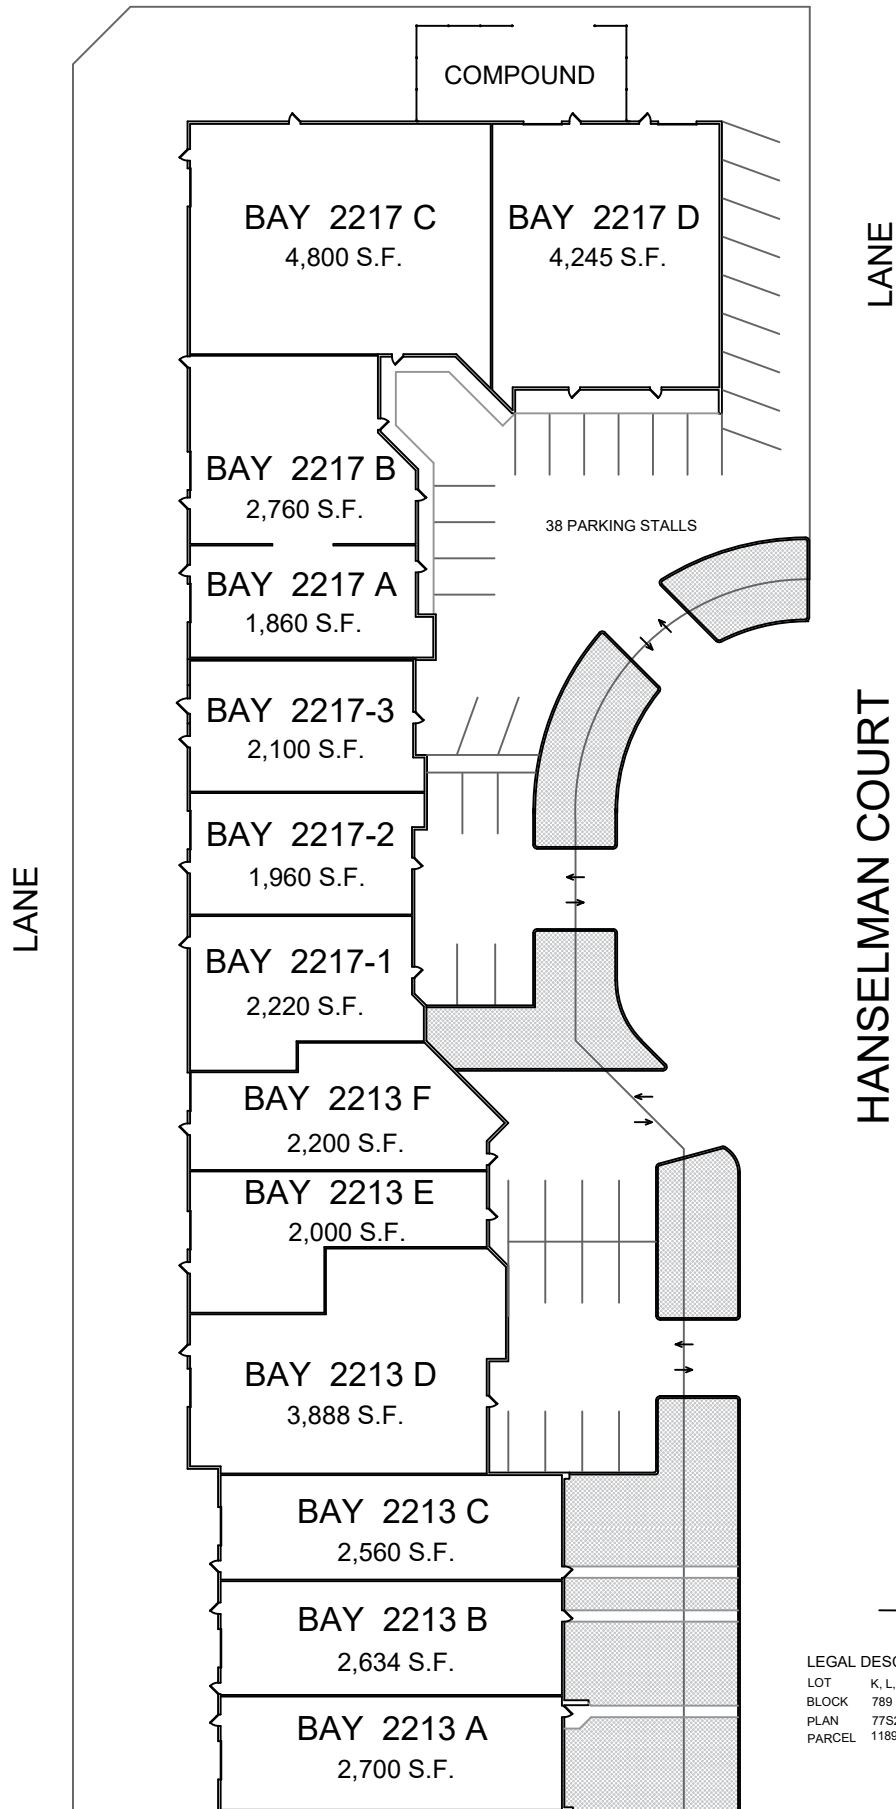

FINDLAY PROPERTIES

LANE

LEGAL DESCRIPTION
LOT K, L, and M extension 1
BLOCK 789
PLAN 77S21768
PARCEL 118931328, 118931339, 131725829