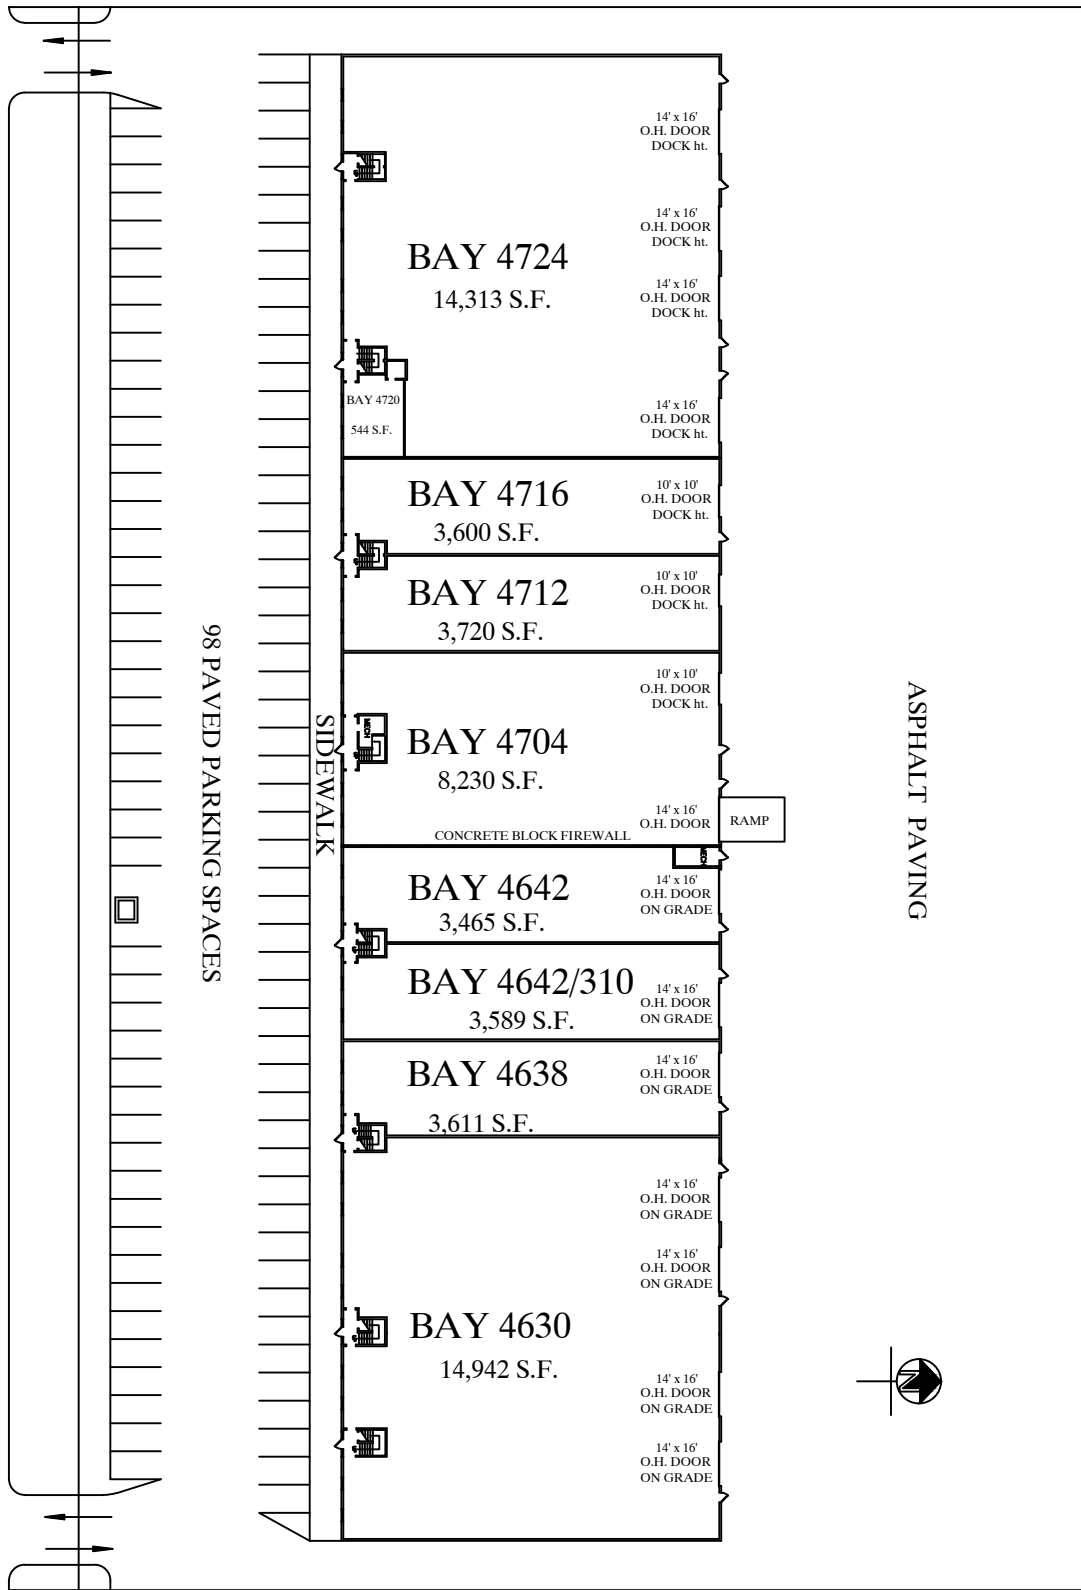

91st AVENUE

CAPILANO INDUSTRIAL CENTRE

4630 - 4732 91st AVENUE, EDMONTON

MAIN FLOOR

DRAWN BY: F. RICHTER

DATE: SEPTEMBER 14, 2017