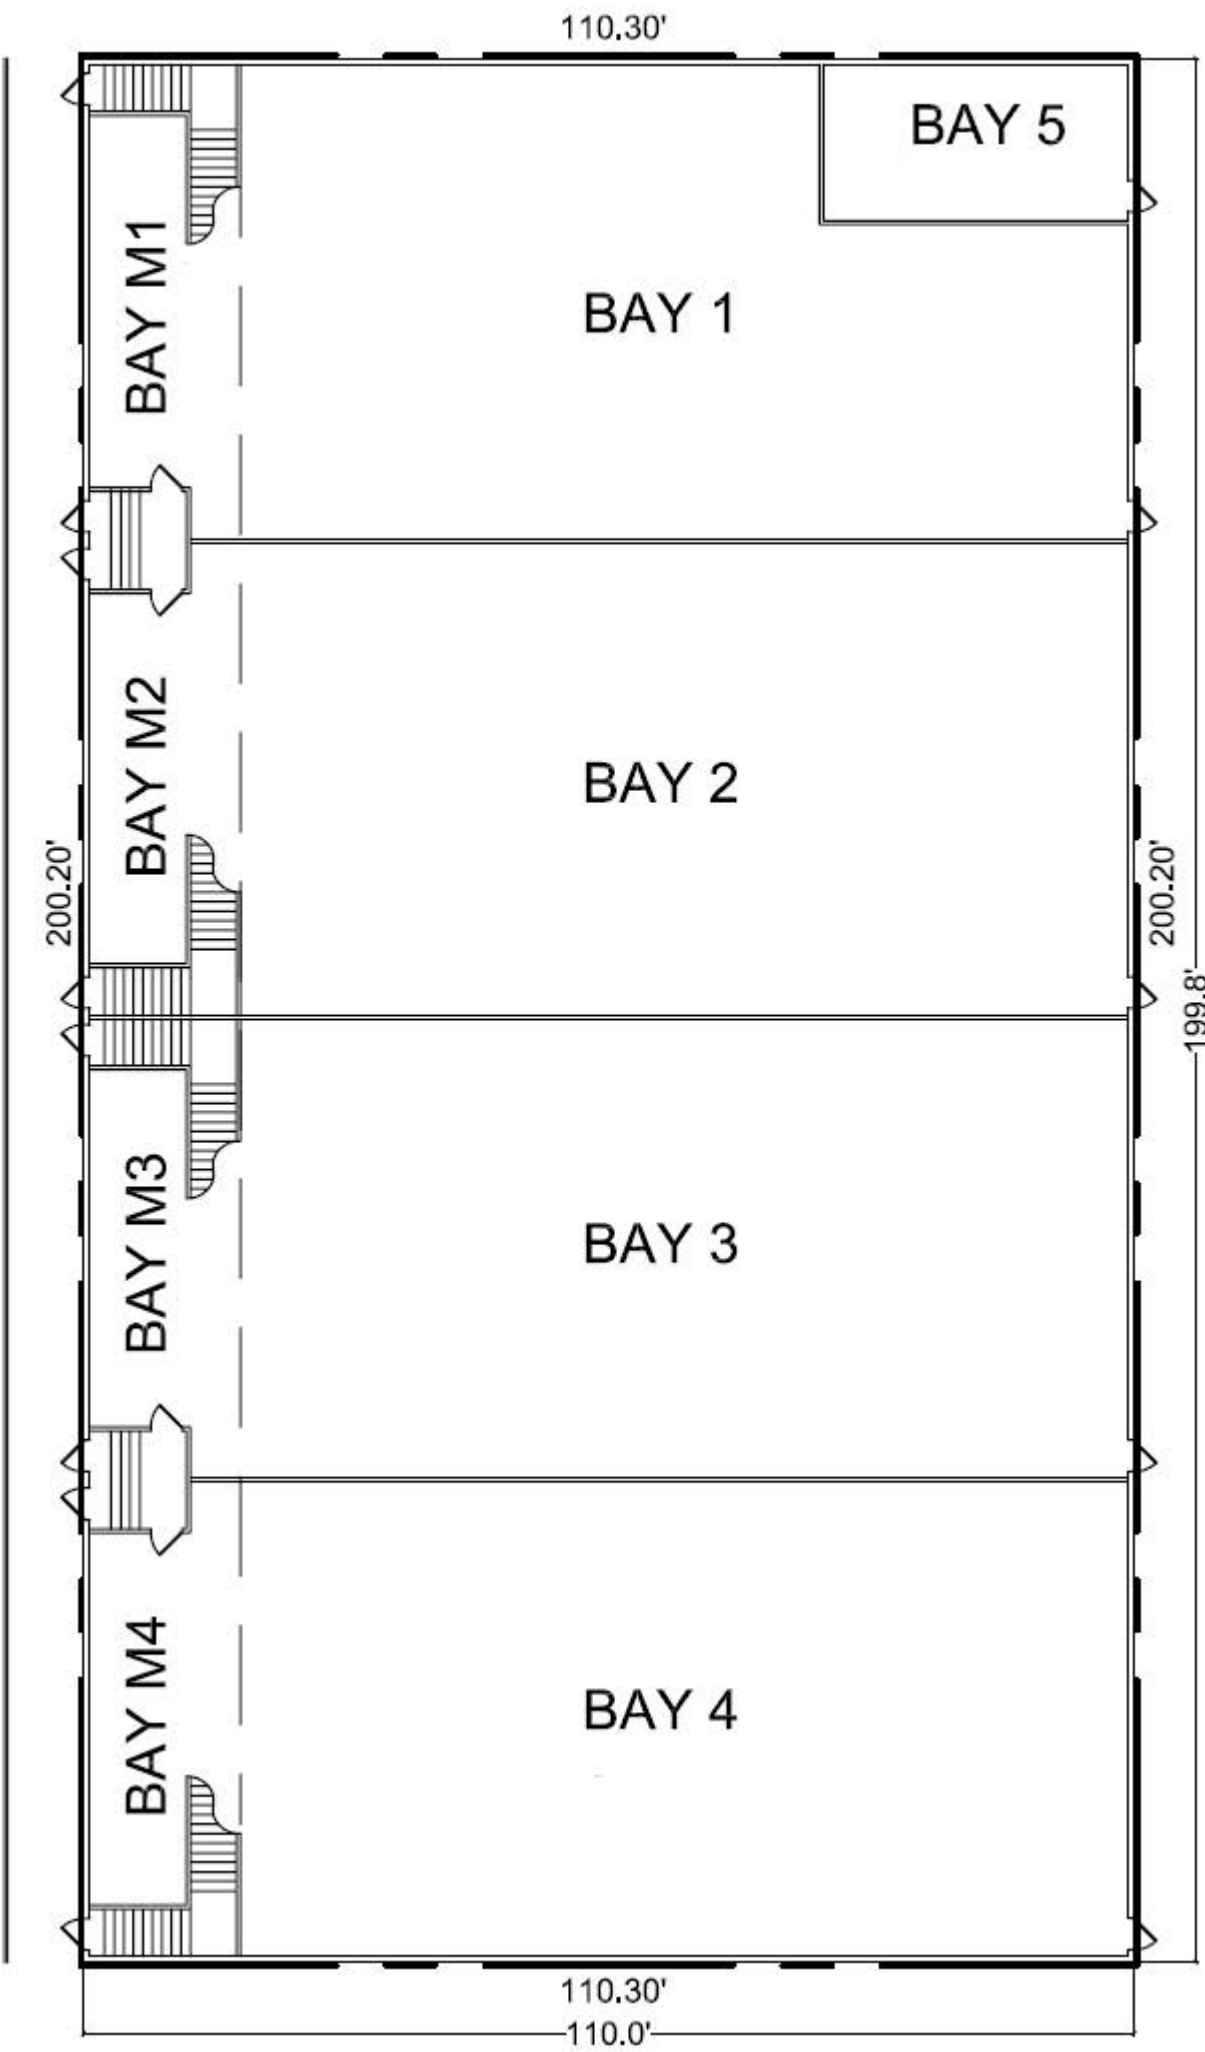

DUCHESS STREET

LAURISTON STREET

110.30'

200.20'

200.20'

199.8'

110.30'

110.0'

BAY M1

BAY M2

BAY M3

BAY M4

BAY 1

BAY 2

BAY 3

BAY 4

BAY 5