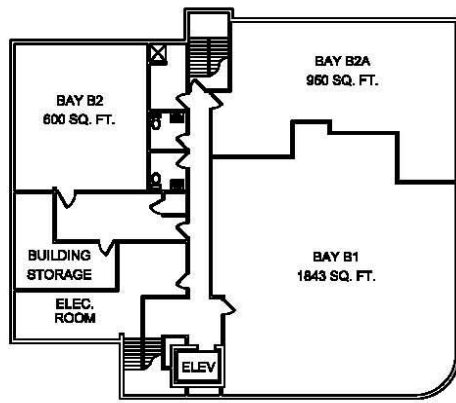

23RD STREET EAST

LEGAL DESCRIPTION:  
LOT B  
BLOCK 8  
PLAN F4570

BASEMENT