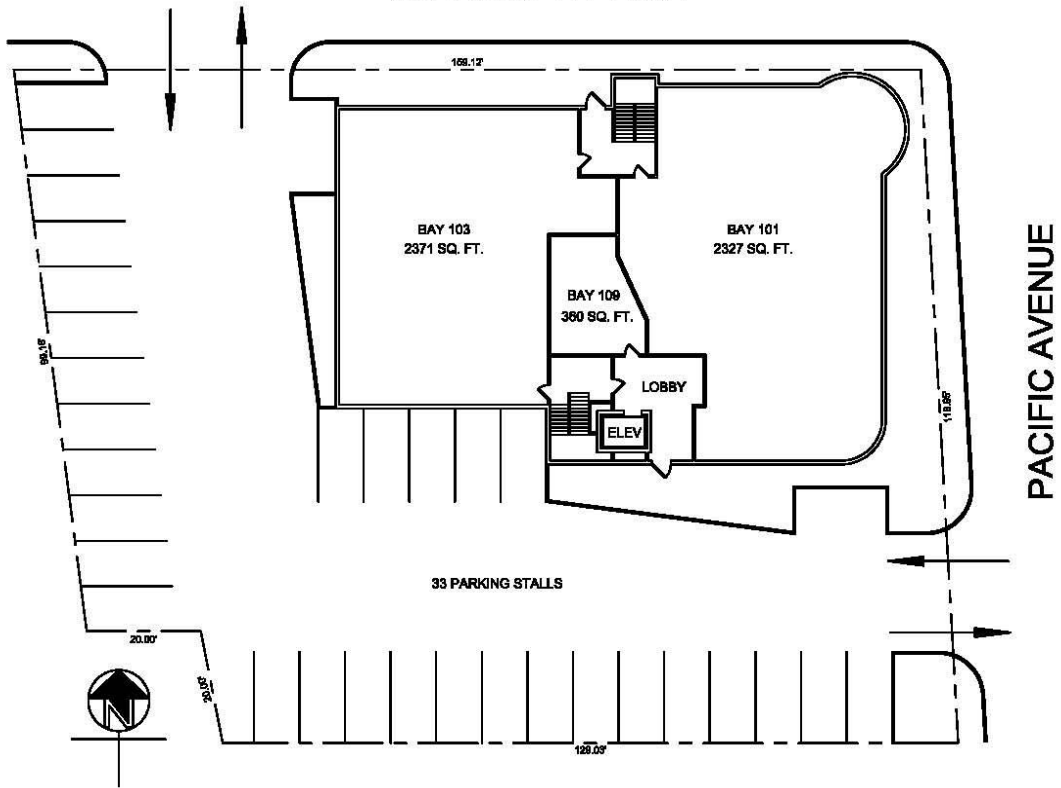

23RD STREET EAST

LEGAL DESCRIPTION:  
LOT B  
BLOCK 8  
PLAN F4570

BASEMENT